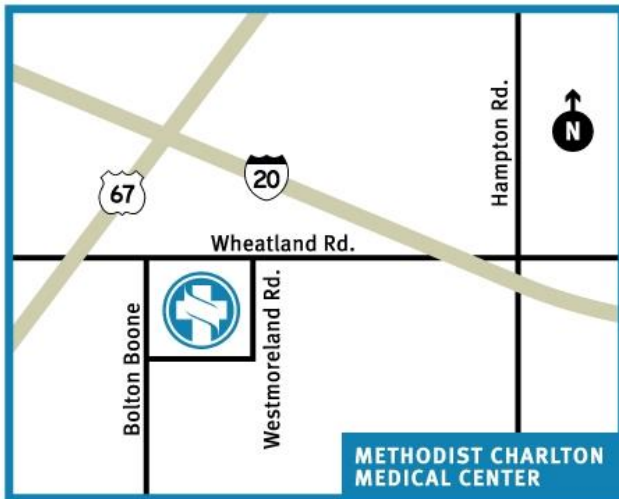

FROM THE SOUTH (from Dallas/Sherman, TX)

Take Hwy. 75 N. to Exit #65 (FM 691).
Merge right onto FM 691.
The hospital entrance will be just ahead to your left.

Jack D. Furst Aquatics Base at Camp Constantin

Palo Pinto General Hospital
400 SW 25th
Mineral Wells, TX 76067
(940) 325-7891

Map to Palo Pinto General Hospital

Billy Sowell Scout Camp and Shirley Sowell Cub World at Camp Wisdom

Methodist Charlton Medical Center
3500 W Wheatland
Dallas, TX 75237
(214) 947-7777

Methodist Charlton, located at Wheatland Road and Bolton Boone Drive in Dallas, is about 20 minutes from downtown Dallas just off Highway 67. From Highway 67, take the Wheatland Road exit and go east.

If you are coming to the hospital from I-20, take Highway 67 south and then exit Wheatland Road.